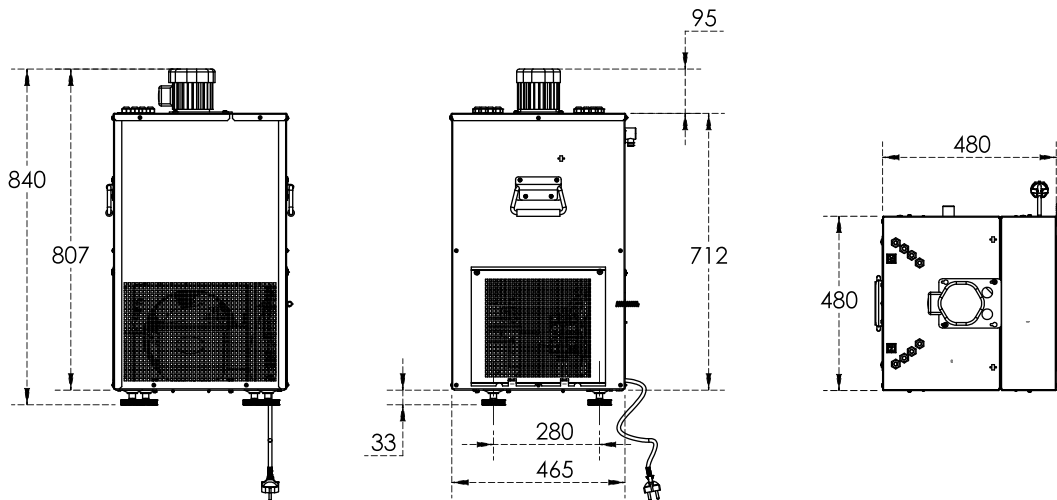

NATURE SERIES

R 290

*New Refrigerant
More Cooling
Less Energy*

Flash Beer Chiller

- Under Counter Model
- Plug & Play Parts
- Option in Stainless Steel Body & Colored Body

Nature 115

UNDER COUNTER BEER COOLER

Part #	C1572-2	C1572-3	C1572-4
Ltr/hr	115 ltr/hr	115 ltr/hr	115 ltr/hr
No. of Coils	2	3	4
Refrigerant	R290	R290	R290
Compressor Power	1/3 HP	1/3 HP	1/3 HP
Dimensions (L×W×H)	390x390x620mm	390x390x620mm	390x390x620mm
Coil Dia	7x8 mm	7x8 mm	7x8 mm
Water Tank Capacity	30 L	30 L	30 L
Ice Bank	15 Kg	15 Kg	15 Kg
Thermostat	Manual	Manual	Manual

Nature 135

UNDER COUNTER BEER COOLER

Part #	C1672-2	C1672-4	C1672-6	C1672-8
Ltr/hr	135 ltr/hr	135 ltr/hr	135 ltr/hr	135 ltr/hr
No. of Coils	2	4	6	8
Refrigerant	R290	R290	R290	R290
Compressor Power	1/2 HP	1/2 HP	1/2 HP	1/2 HP
Dimensions (L×W×H)				
Coil Dia	7x8 mm	7x8 mm	7x8 mm	7x8 mm
Water Tank Capacity	50 L	50 L	50 L	50 L
Ice Bank	23 Kg	23 Kg	23 Kg	23 Kg
Thermostat	Manual	Manual	Manual	Manual