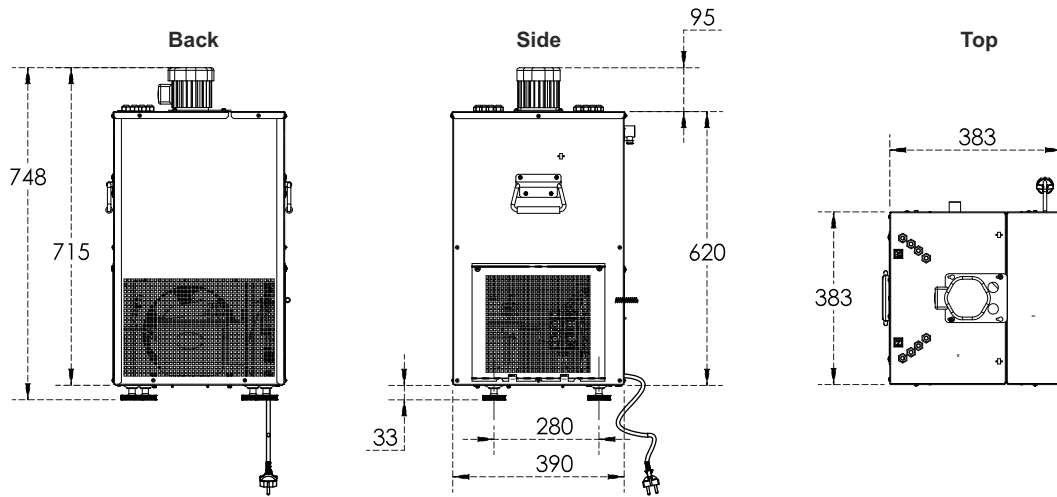

NATURE SERIES

R 290

*New Refrigerant
More Cooling
Less Energy*

Flash Beer Chiller

- Under Counter Model
- Plug & Play Parts
- Option in Stainless Steel Body & Colored Body

Nature 115

UNDER COUNTER BEER COOLER

Part #	C1572-2	C1572-3	C1572-4
Ltr/hr	115 ltr/hr	115 ltr/hr	115 ltr/hr
No. of Coils	2	3	4
Refrigerant	R290	R290	R290
Compressor Power	1/3 HP	1/3 HP	1/3 HP
Dimensions (L×W×H)	390x390x620mm	390x390x620mm	390x390x620mm
Coil Dia	7x8 mm	7x8 mm	7x8 mm
Water Tank Capacity	30 L	30 L	30 L
Ice Bank	15 Kg	15 Kg	15 Kg
Thermostat	Manual	Manual	Manual

Nature 135

UNDER COUNTER BEER COOLER

Part #	C1672-2	C1672-4	C1672-6	C1672-8
Ltr/hr	135 ltr/hr	135 ltr/hr	135 ltr/hr	135 ltr/hr
No. of Coils	2	4	6	8
Refrigerant	R290	R290	R290	R290
Compressor Power	1/2 HP	1/2 HP	1/2 HP	1/2 HP
Dimensions (L×W×H)				
Coil Dia	7x8 mm	7x8 mm	7x8 mm	7x8 mm
Water Tank Capacity	50 L	50 L	50 L	50 L
Ice Bank	23 Kg	23 Kg	23 Kg	23 Kg
Thermostat	Manual	Manual	Manual	Manual