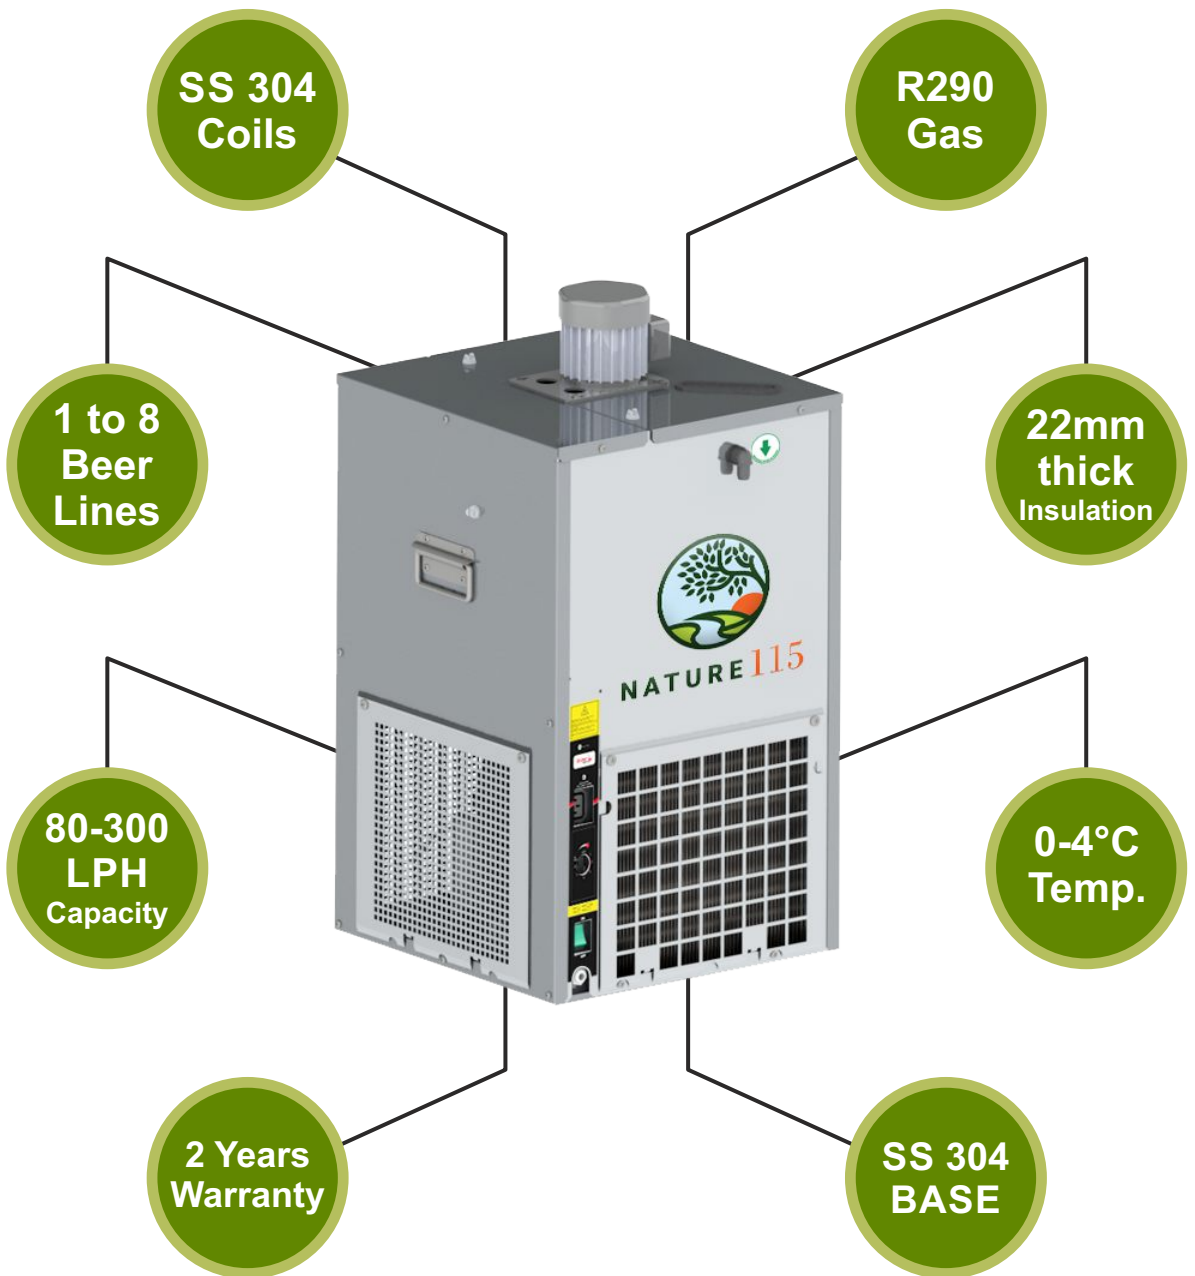

NATURE SERIES

R 290

*New Refrigerant
More Cooling
Less Energy*

Flash Beer Chiller

- Under Counter Model
- Plug & Play Parts
- Option in Stainless Steel Body & Colored Body

Nature 115

UNDER COUNTER BEER COOLER

Part #	C1572-2	C1572-3	C1572-4
Ltr/hr	115 ltr/hr	115 ltr/hr	115 ltr/hr
No. of Coils	2	3	4
Refrigerant	R290	R290	R290
Compressor Power	1/3 HP	1/3 HP	1/3 HP
Dimensions (L×W×H)	390x390x620mm	390x390x620mm	390x390x620mm
Coil Dia	7x8 mm	7x8 mm	7x8 mm
Water Tank Capacity	30 L	30 L	30 L
Ice Bank	15 Kg	15 Kg	15 Kg
Thermostat	Manual	Manual	Manual

Nature 135

UNDER COUNTER BEER COOLER

Part #	C1672-2	C1672-4	C1672-6	C1672-8
Ltr/hr	135 ltr/hr	135 ltr/hr	135 ltr/hr	135 ltr/hr
No. of Coils	2	4	6	8
Refrigerant	R290	R290	R290	R290
Compressor Power	1/2 HP	1/2 HP	1/2 HP	1/2 HP
Dimensions (L×W×H)				
Coil Dia	7x8 mm	7x8 mm	7x8 mm	7x8 mm
Water Tank Capacity	50 L	50 L	50 L	50 L
Ice Bank	23 Kg	23 Kg	23 Kg	23 Kg
Thermostat	Manual	Manual	Manual	Manual